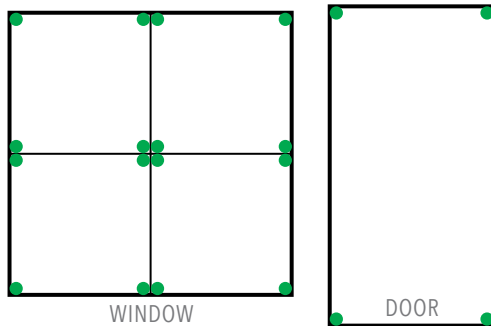

EMF REMEDIATION & GROUNDING

LMP (liquid metallic polymer) – is specially created for remediating negative and harmful energies, and to help create a 'grounded' property. **\$50**

LMP is applied (ok to use a Q-tip) to the inner four corners of windows, doors and mirrors for proper energetic remediation (the metal part of each corner-inside the building). When a window is divided by columns, remediate all 4 corners of each frame. For doors, just remediate the 4 corners.